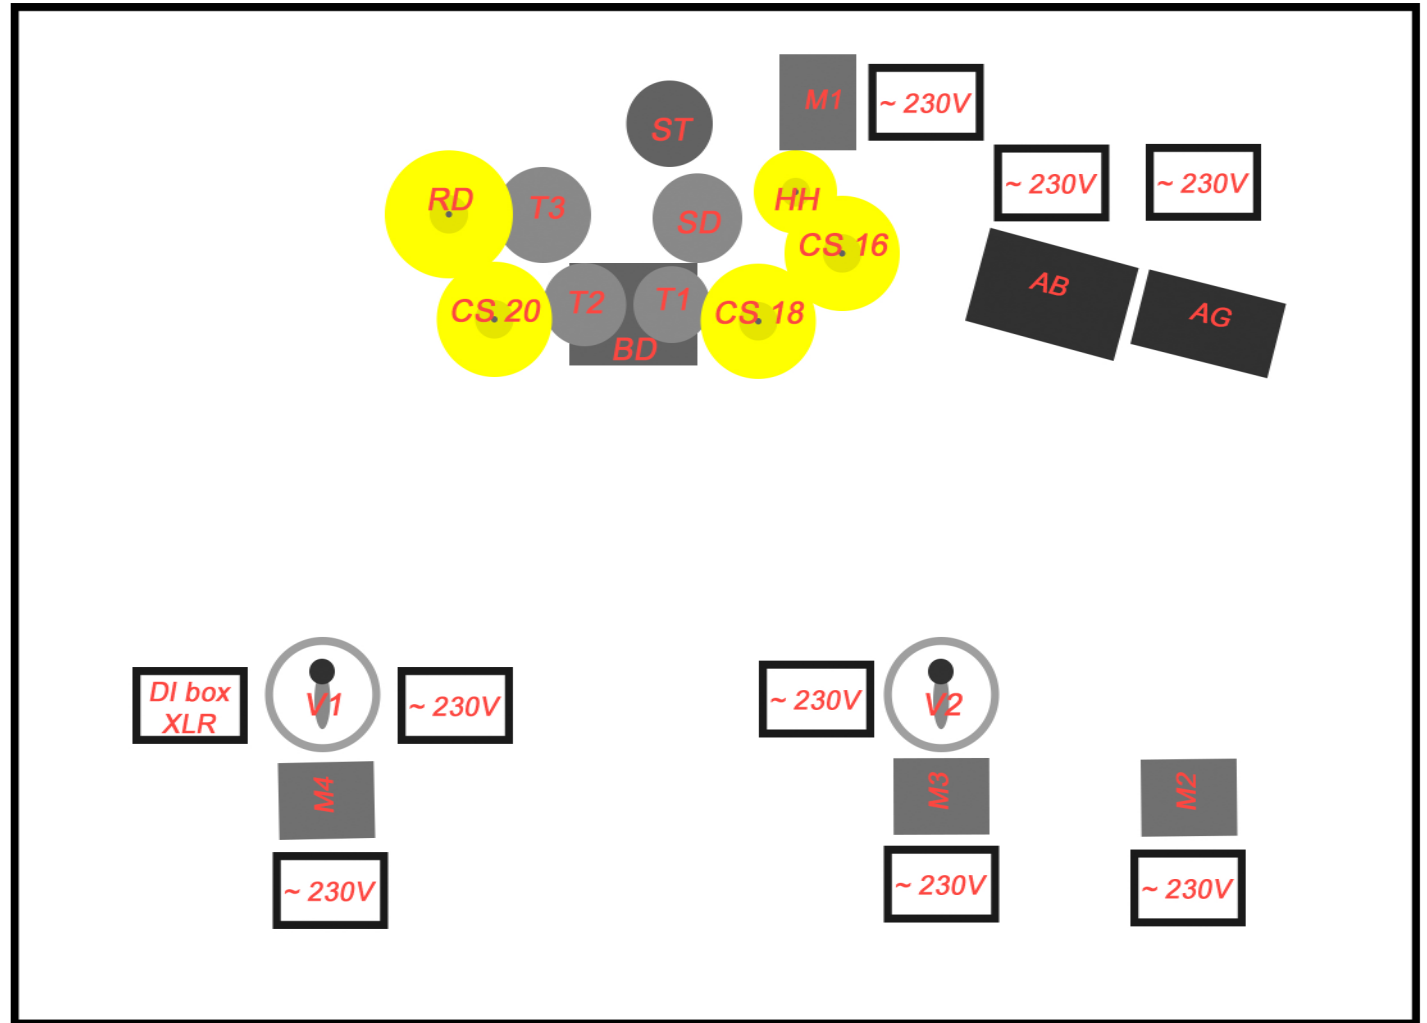

Stage Plan

~230V - power outlets
 M1, M2, M3, M4 - stage monitors
 AB - bass amp
 AG - guitar amp
 V1, V2 - vocal mics on stand
 ST - drummer seat
 SD - snare drum
 HH - hi-hat
 BD - bass drum
 T1, T2, T3 - toms
 CS - crash cymbals
 RD - ride cymbal
 DI box XLR - direct input XLR for guitar

Musicians :

Benoit - Guitar (DI box XLR), Lead vocal (V1)
 Nicola - Guitar (AG), Backing vocal (V2)
 Yvan - E. Bass (AB)
 Roman - Drums

The Red Bones

- Venue : _____
- Get in : _____
- Soundcheck : _____
- Show : _____